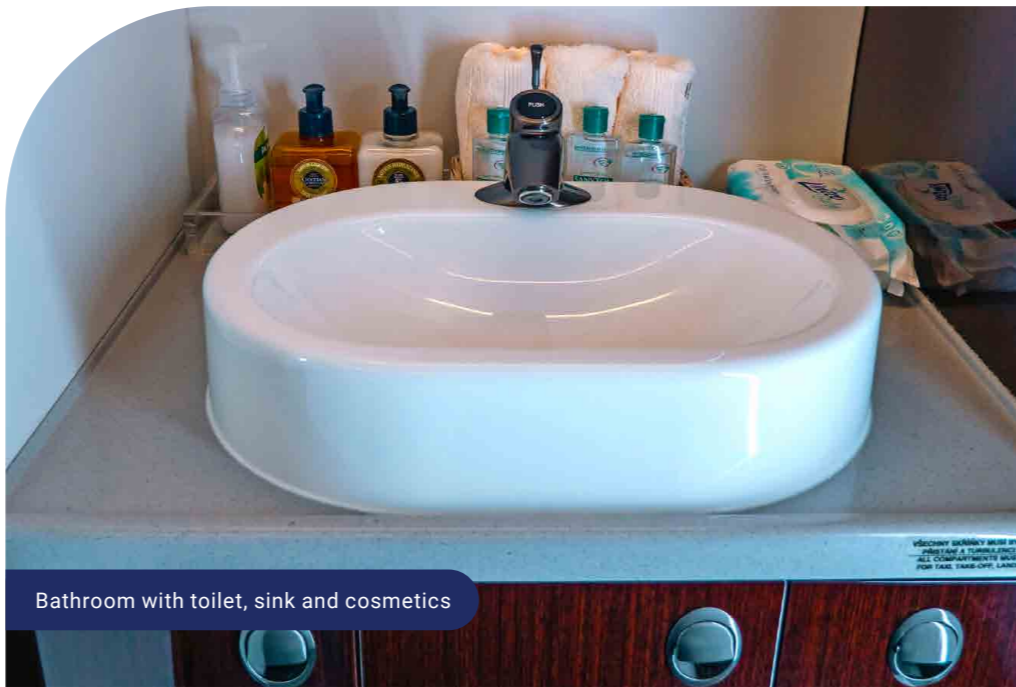

Bathroom with toilet, sink and cosmetics