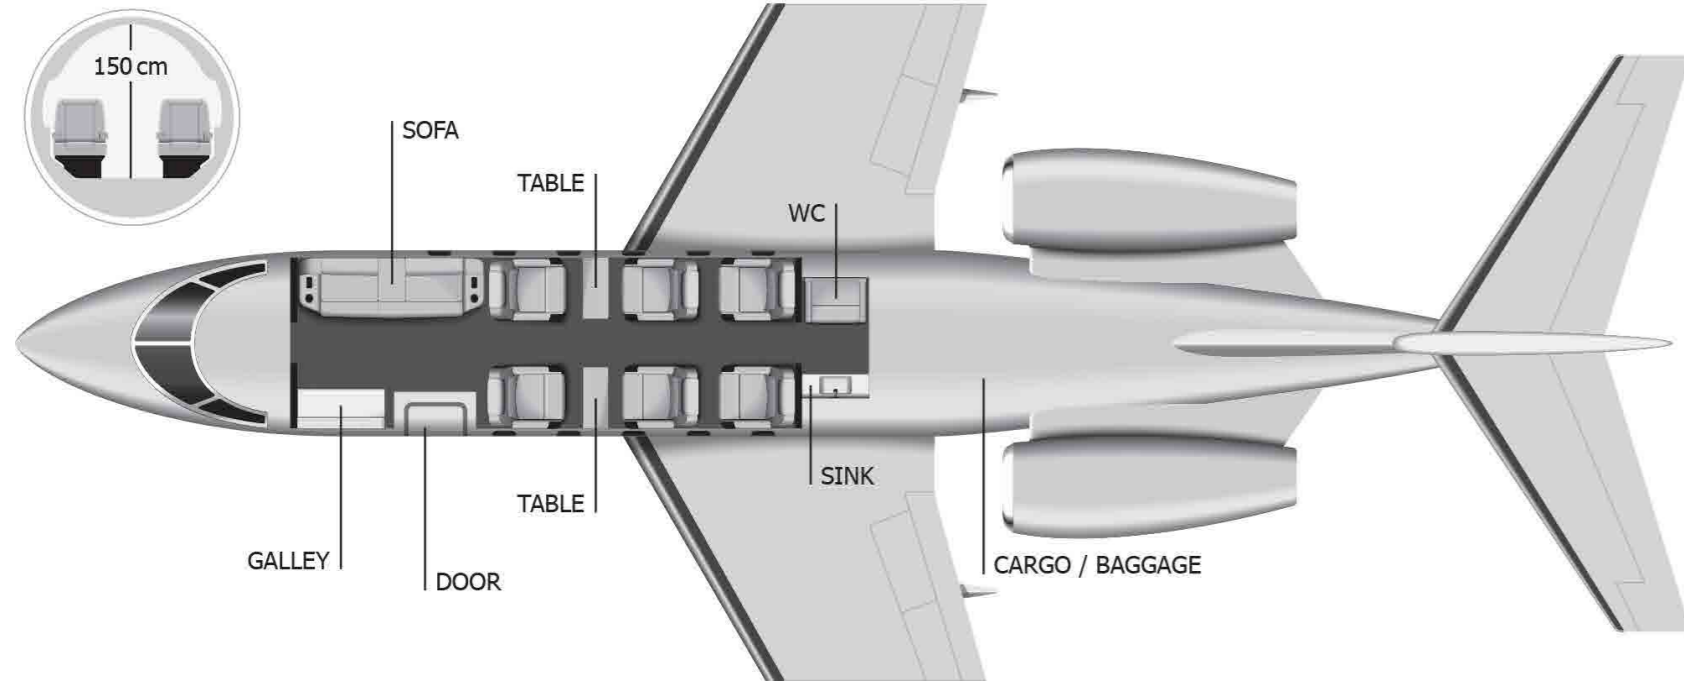

 Capacity
7 passengers

 Flight range
3 723 km

 Maximum speed
859 km/h

 Convenience
WC, bar

 Satellite phone
Yes

 Number of suitcases
8 pcs

 Flight attendant
On demand

 Catering
Cold

Board Plan of the Phenom 300E

Specification

Cabin height	1,50 m
Cabin width	1,55 m

 Comfort

Functionality

Free of charge use of satellite phone

Multifunction display

Foldable and spacious table