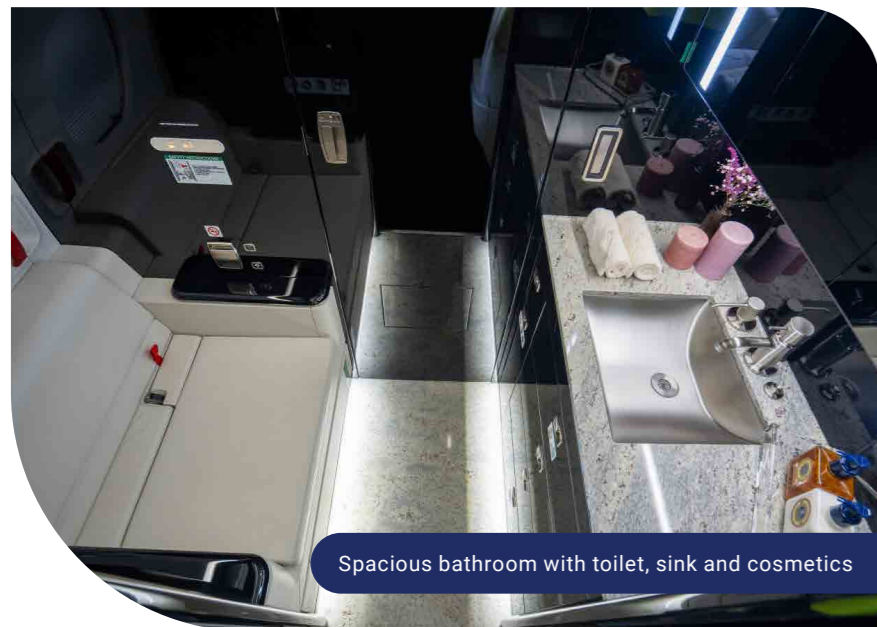

Board Plan of the Praetor 600

Specification

Cabin height	1,83 m
Cabin width	2,08 m

 Comfort

Functionality

Spacious bathroom with toilet, sink and cosmetics

Wide cabin with sofa & comfortable and positionable seats