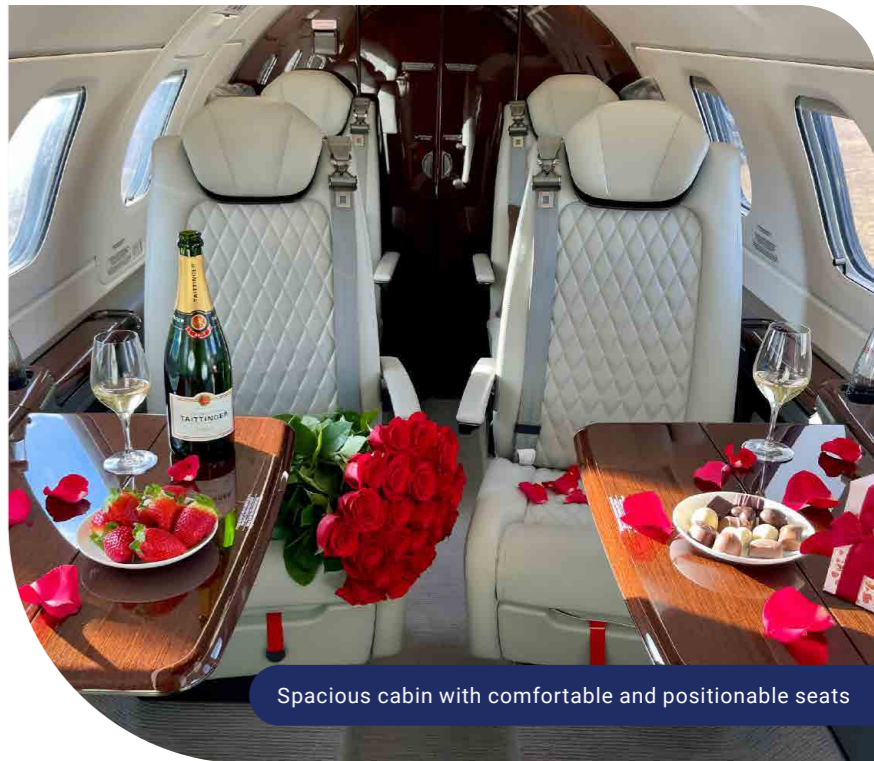

Spacious cabin with comfortable and positionable seats