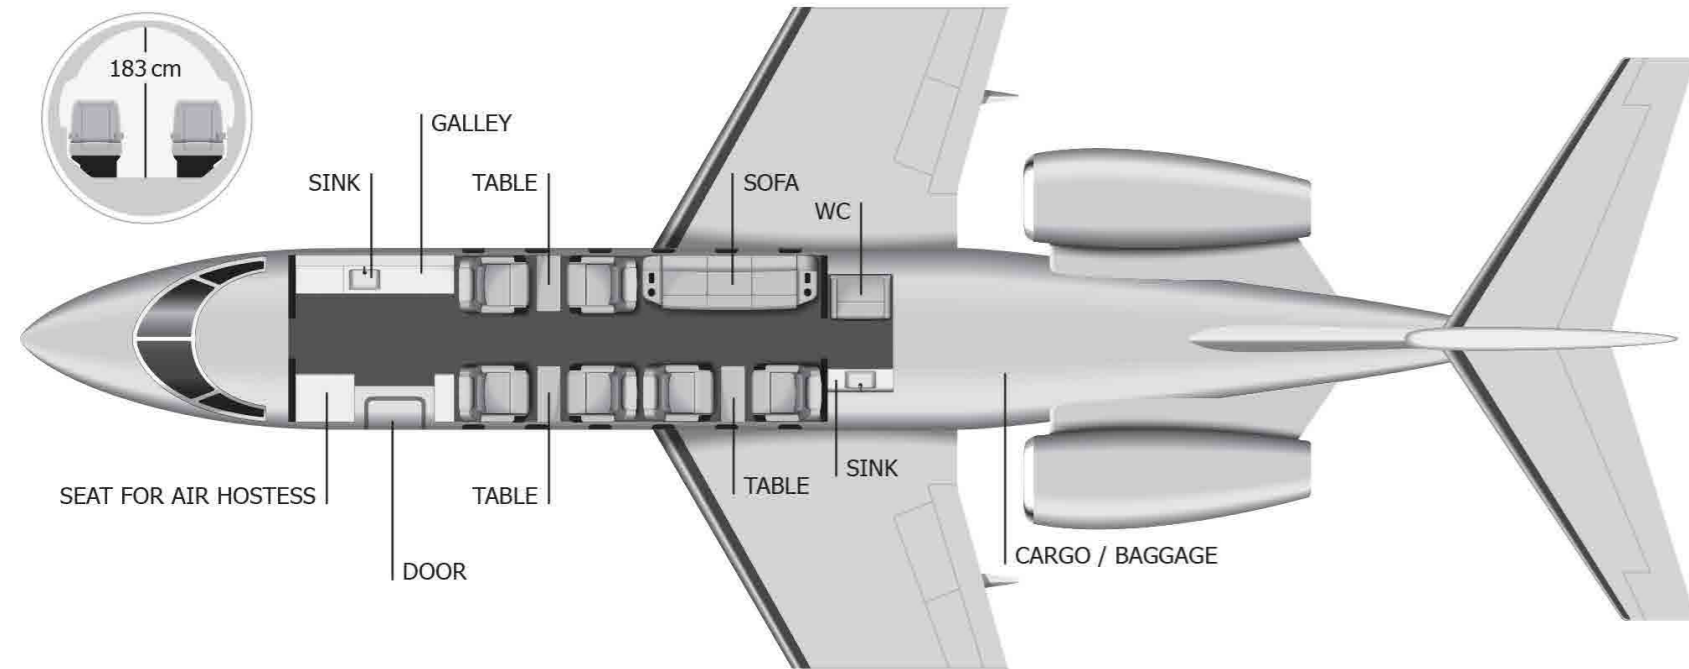

Board Plan of the Praetor 600