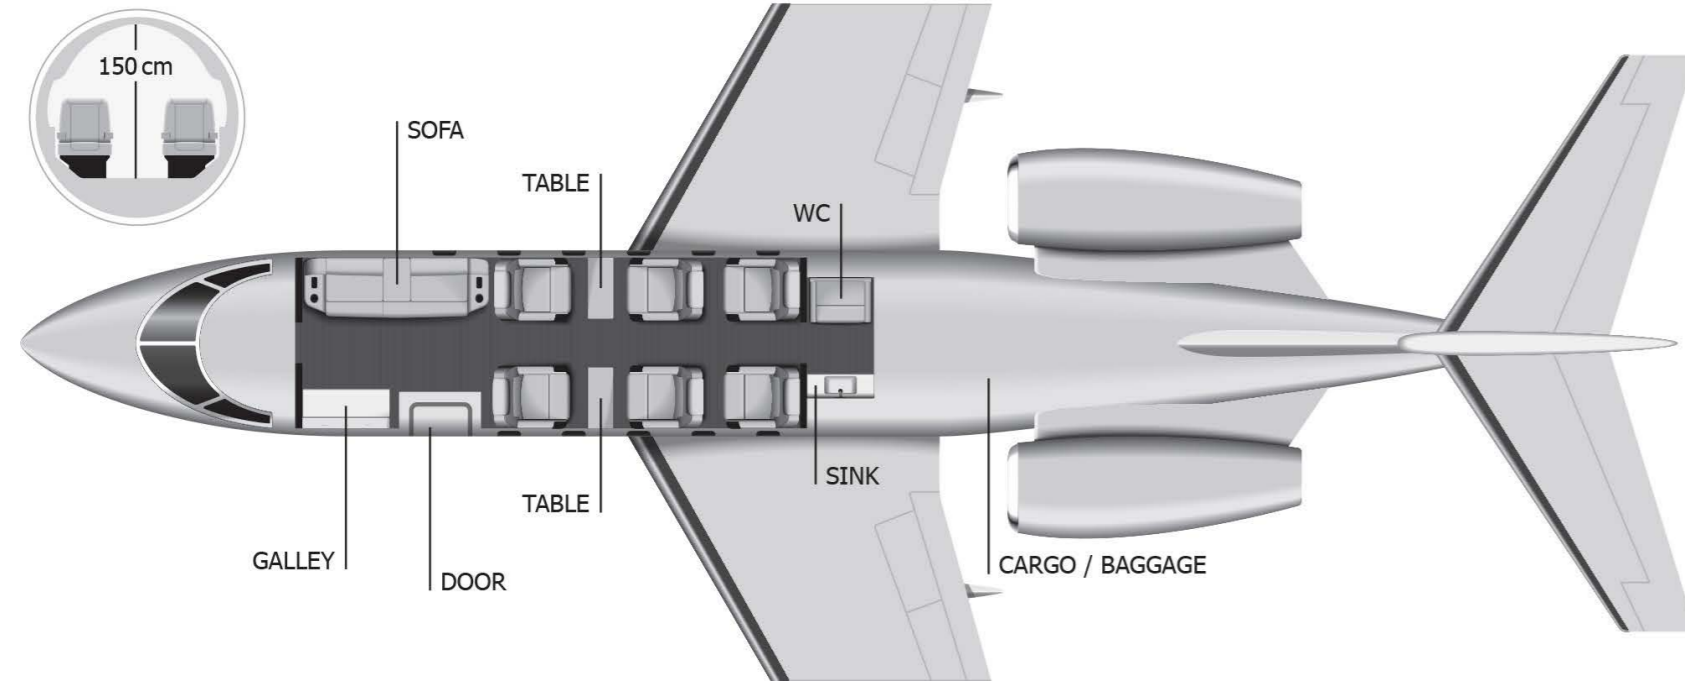

Board Plan of the Phenom 300E

Specification

Cabin height	1,50 m
Cabin width	1,55 m