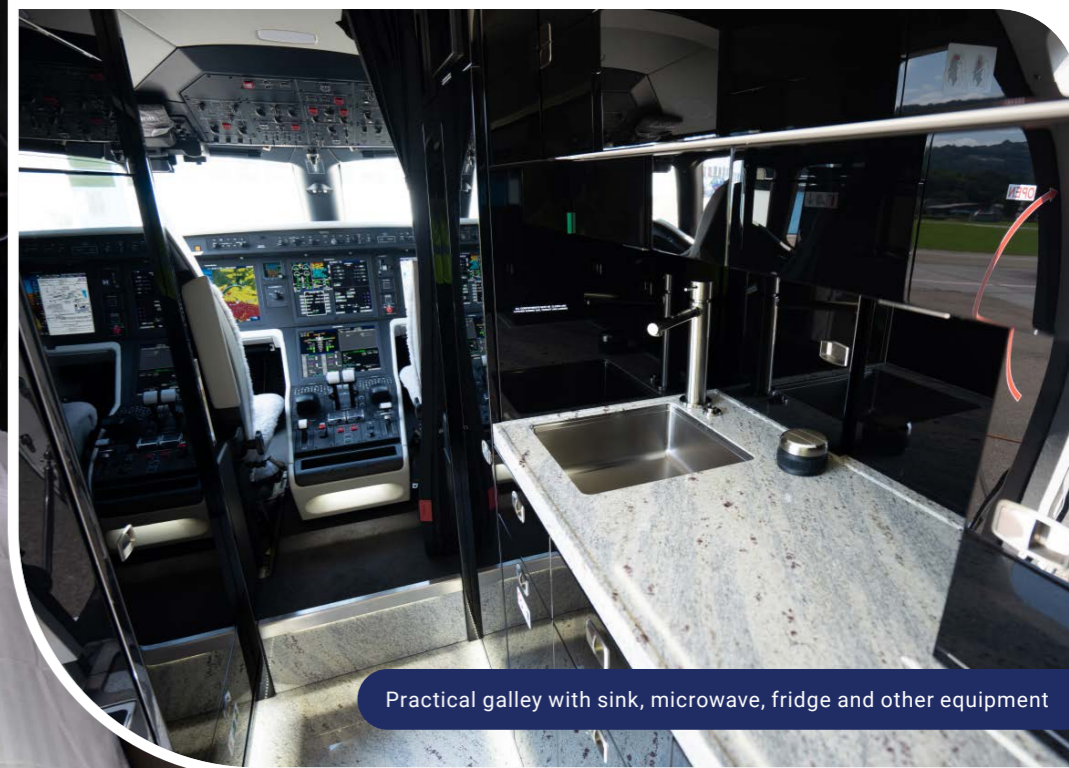

Full beds & intimate lighting

Practical galley with sink, microwave, fridge and other equipment

USB ports

Free of charge use of satellite phone

Fleet Range

✈ Phenom 300 300E	2 800 km
✈ Praetor 600	7 200 km