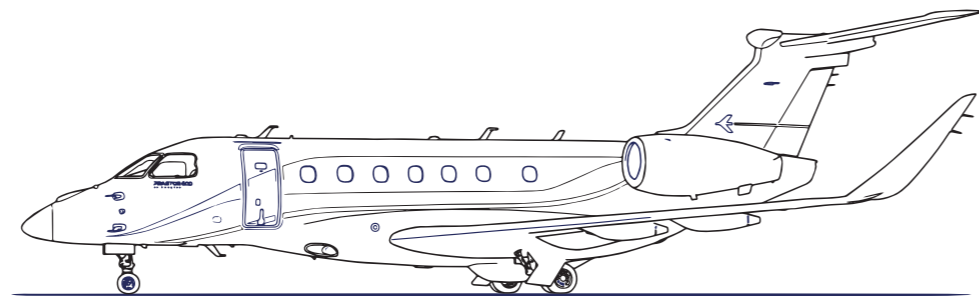

Specification

Cabin height	1,83 m
Cabin width	2,08 m