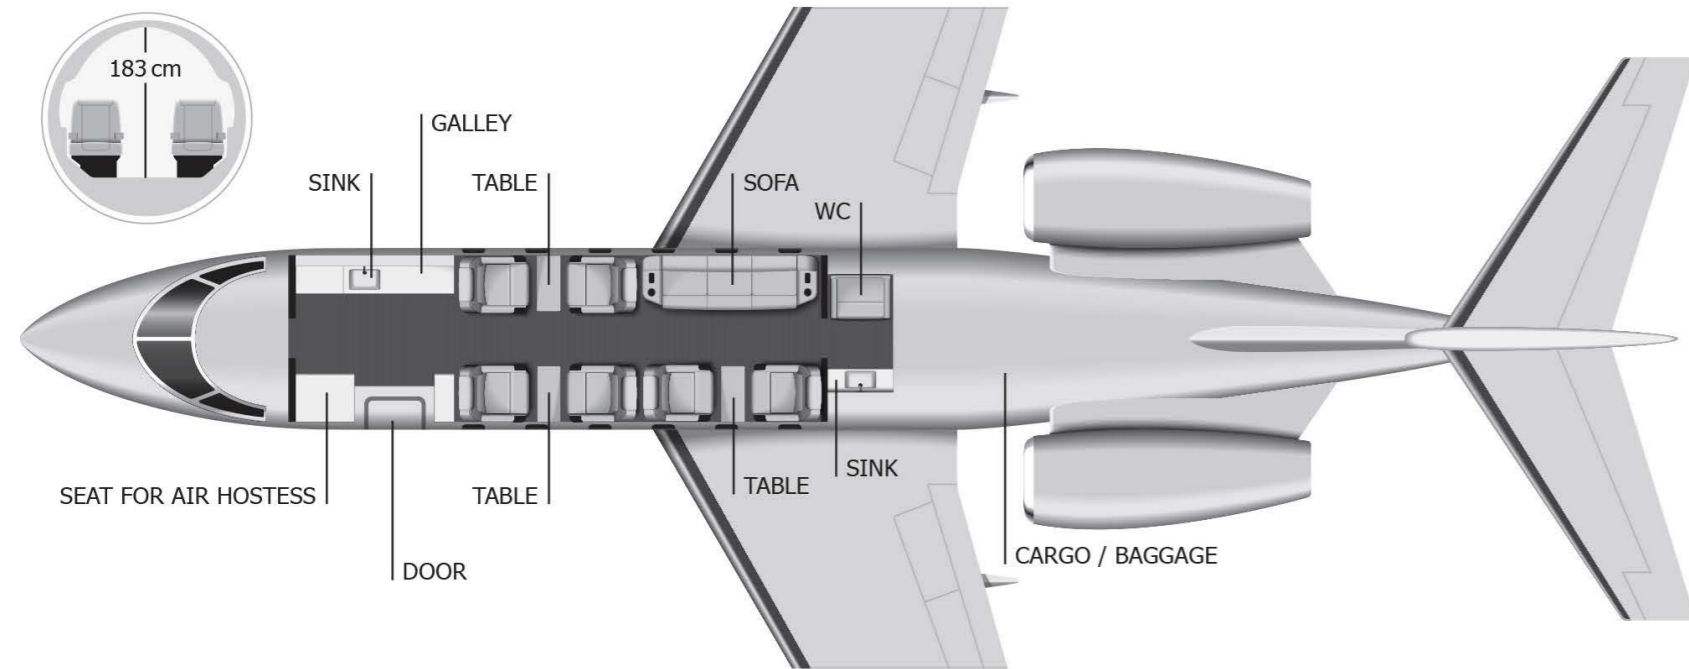

Board Plan of the Praetor 600