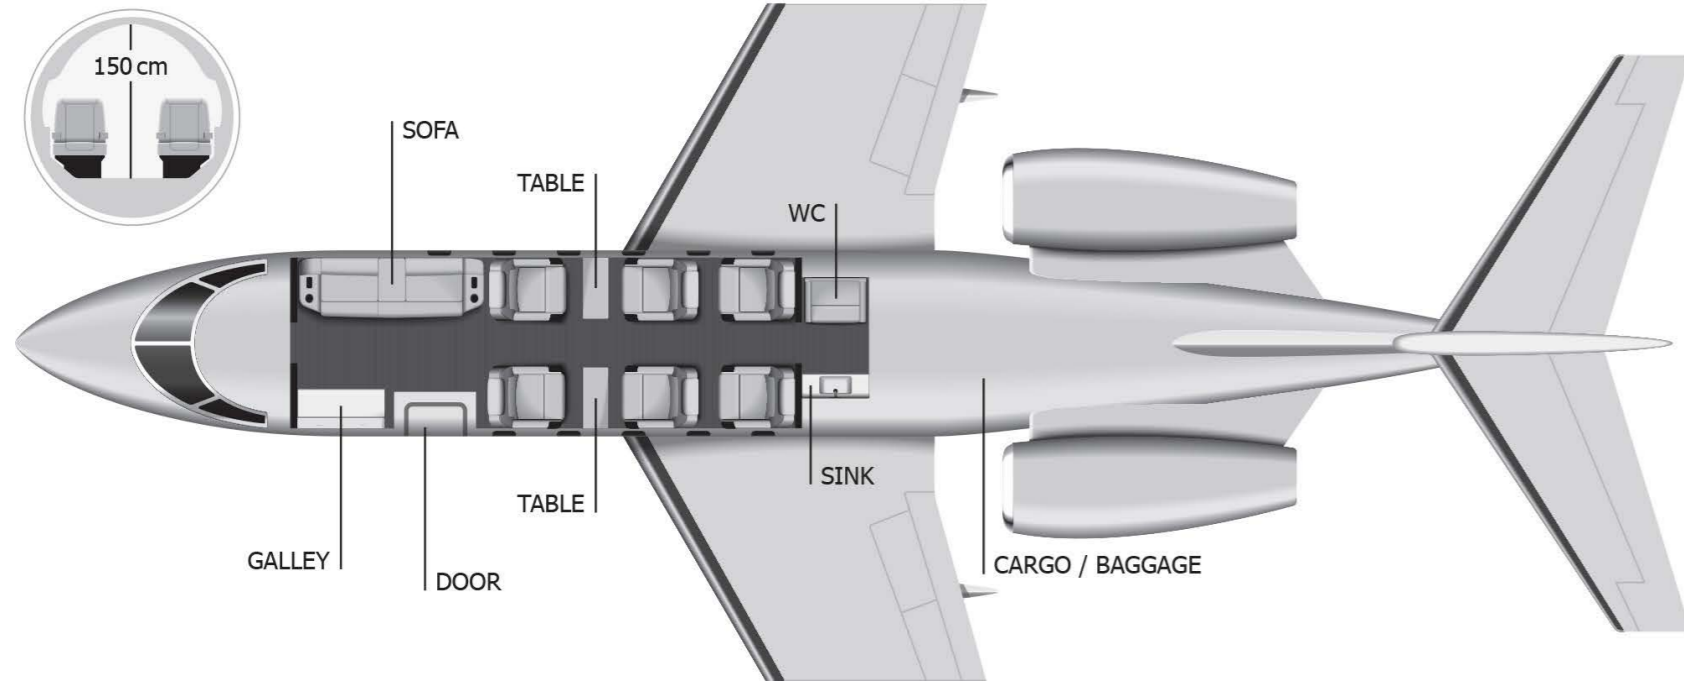

Board Plan of the Phenom 300E

Specification

Cabin height	1,50 m
Cabin width	1,55 m