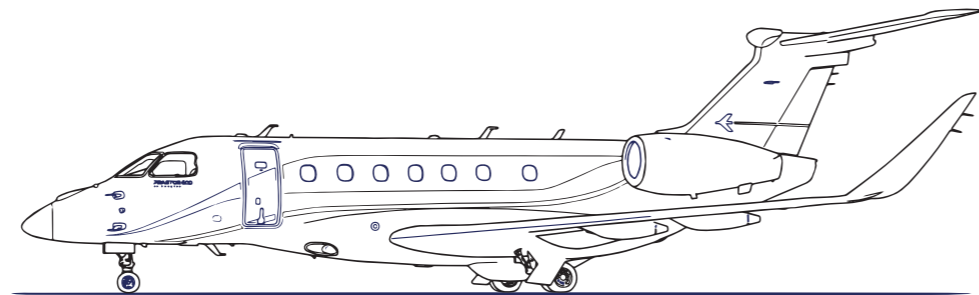

Specification

Cabin height	1,83 m
Cabin width	2,08 m