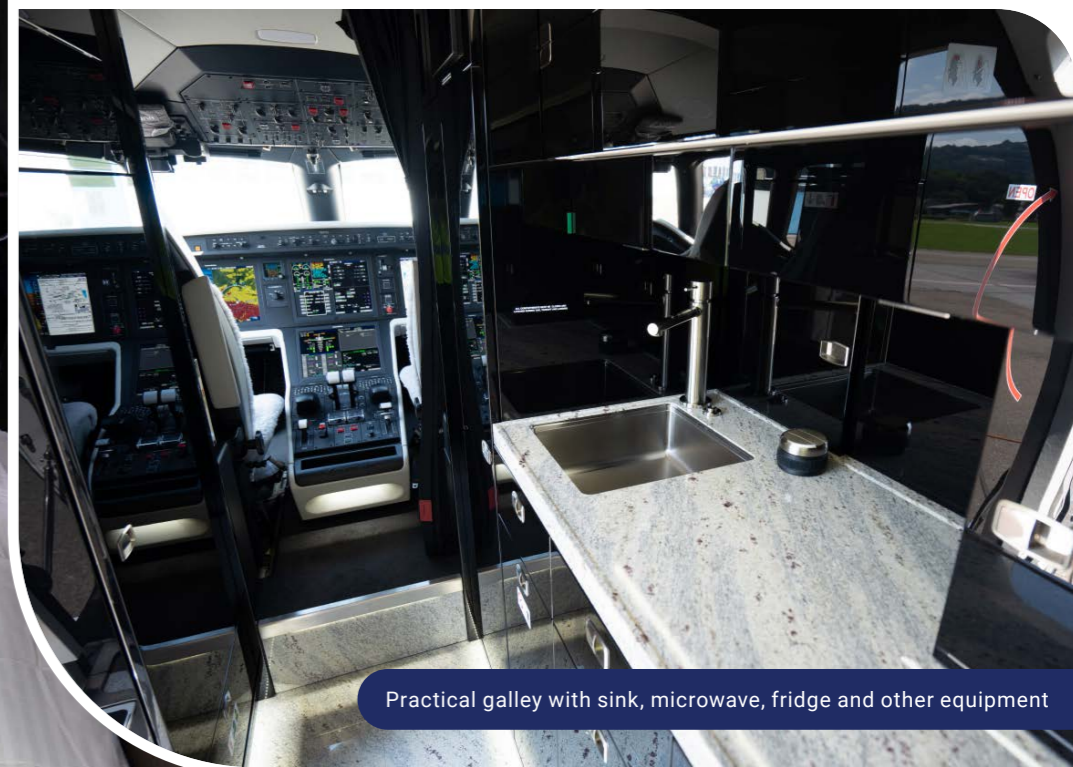

Full beds & intimate lighting

Practical galley with sink, microwave, fridge and other equipment

USB ports

Free of charge use of satellite phone

Fleet Range

✈ Phenom 300 | 300E 3 723 km

✈ Praetor 600 7 441 km