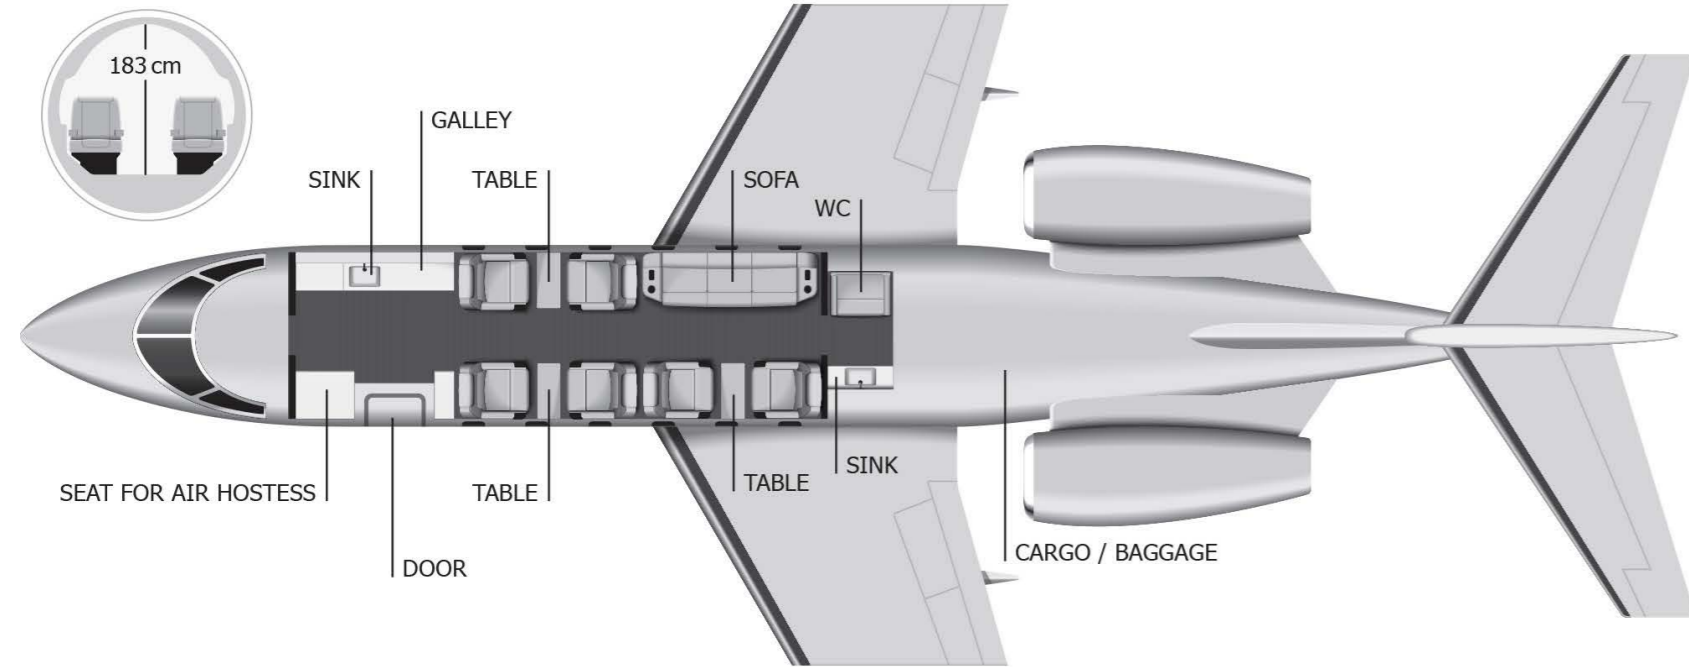

Board Plan of the Praetor 600