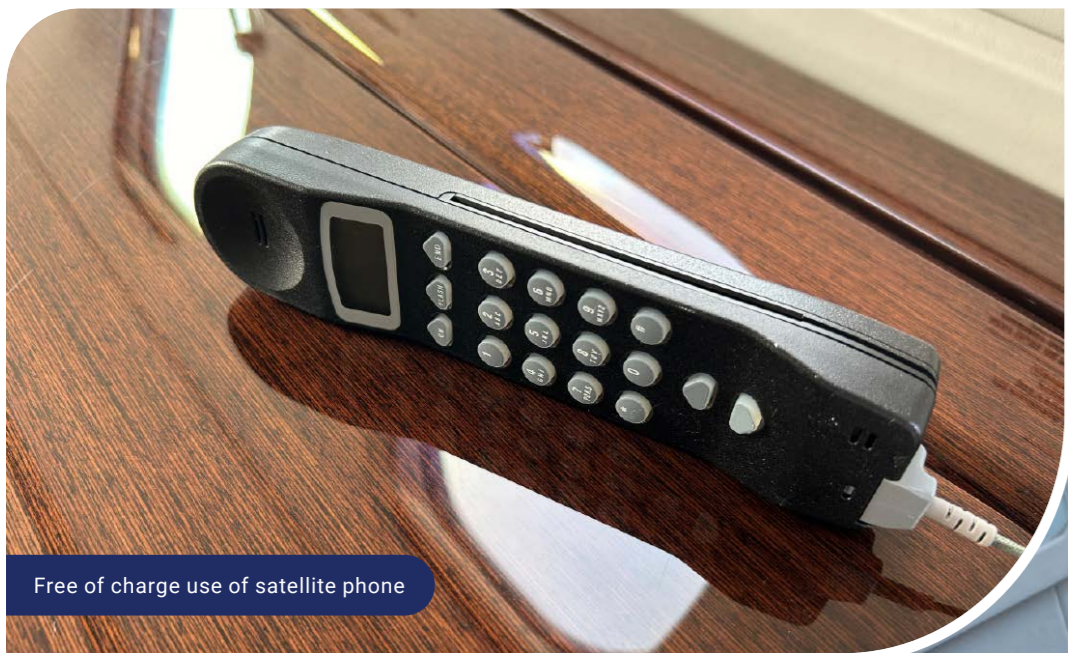

Functionality

Free of charge use of satellite phone