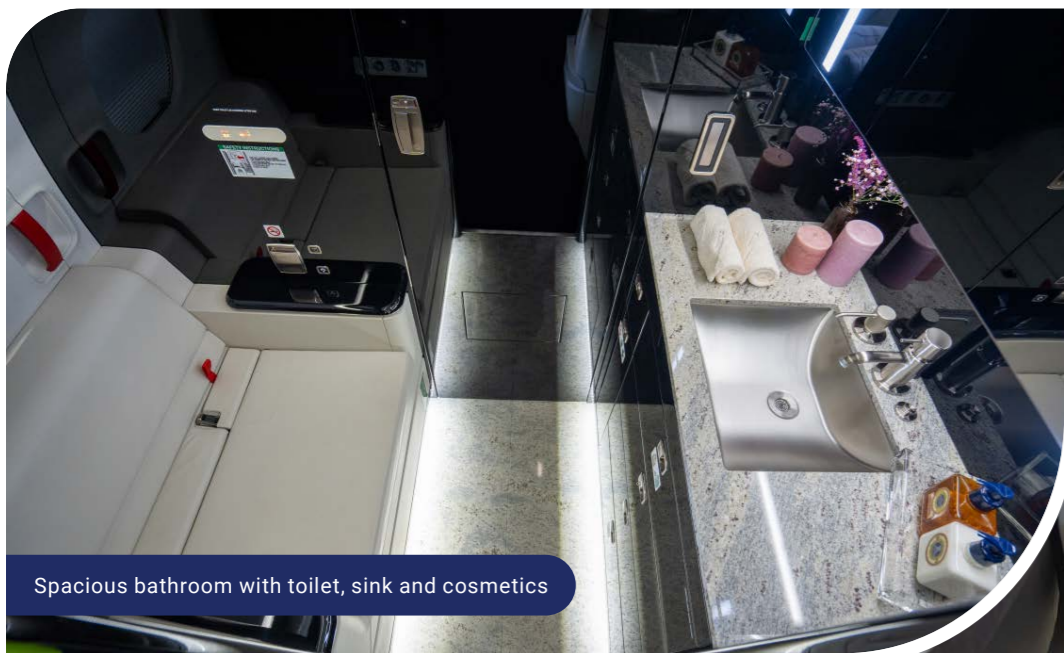

Functionality

Spacious bathroom with toilet, sink and cosmetics