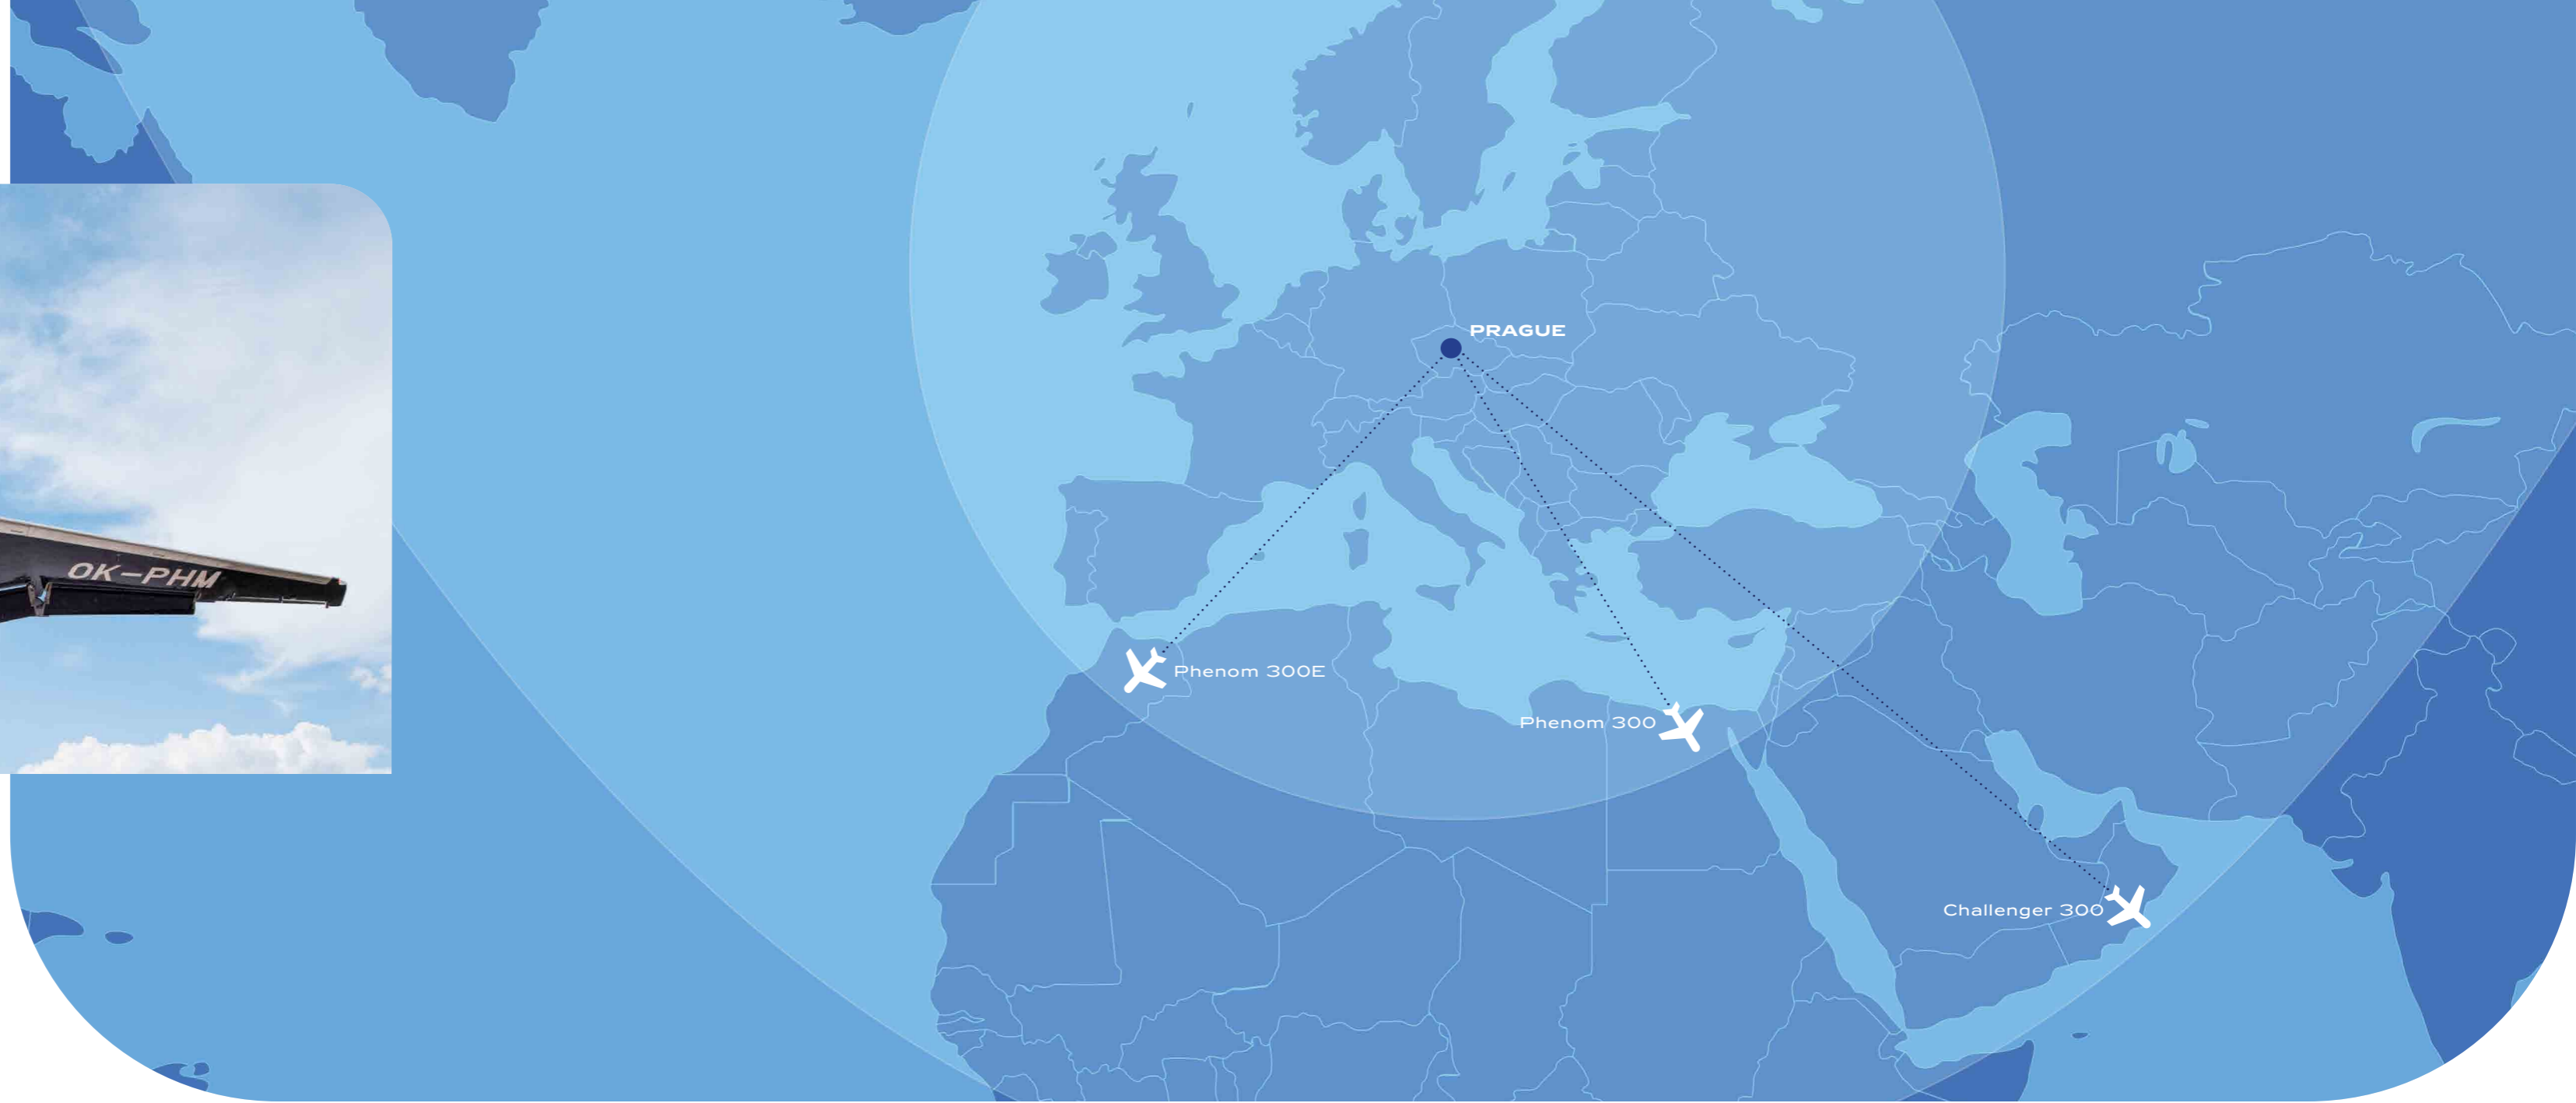

✈ Phenom 300 / 300E	2 800 km
✈ Challenger 300	4 700 km