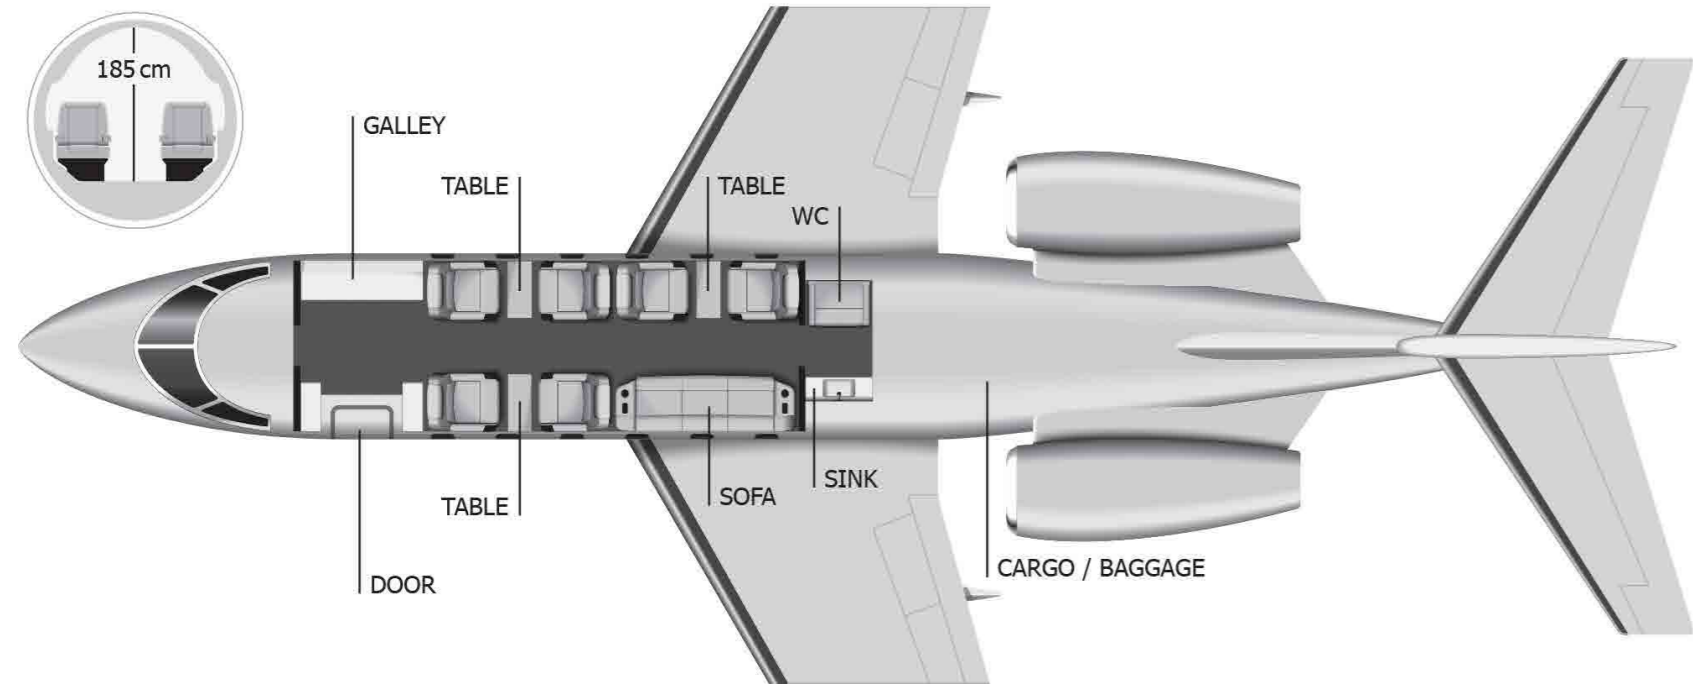

 Flight range
4 700 km

 Number of suitcases
12 pcs

 Maximum speed
870 km/h

 Flight attendant
Always on board

 Convenience
WC

 Catering
Hot and cold

Board Plan of the Challenger 300

Specification	
Cabin height	1,85 m
Cabin width	2,19 m