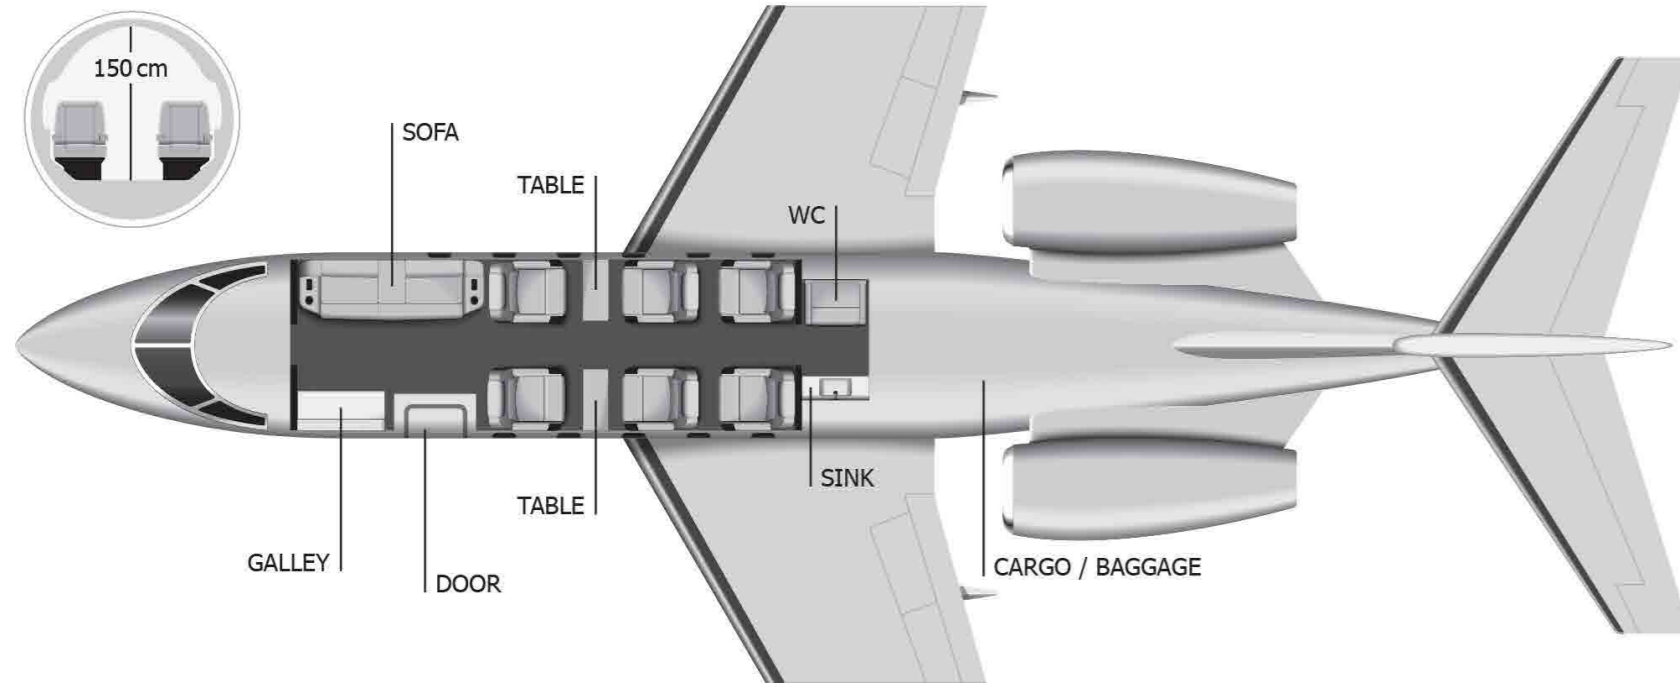

 Flight range
2 800 km

 Number of suitcases
8 pcs

 Maximum speed
859 km/h

 Flight attendant
On demand

 Convenience
WC, bar

 Catering
Cold

Board Plan of the Phenom 300E

Specification

Cabin height	1,50 m
Cabin width	1,55 m

Challenger 300

Challenger 300 for up to 9 passengers manufactured by Bombardier is characterized by a very long range, a fast cruise speed and a spacious and comfortable cabin space (height 185 cm, width 219 cm). With its extended range, the Challenger 300 can transport you non-stop to Europe's borders, to the Middle East and other destinations ensuring an enjoyable journey of maximum comfort.